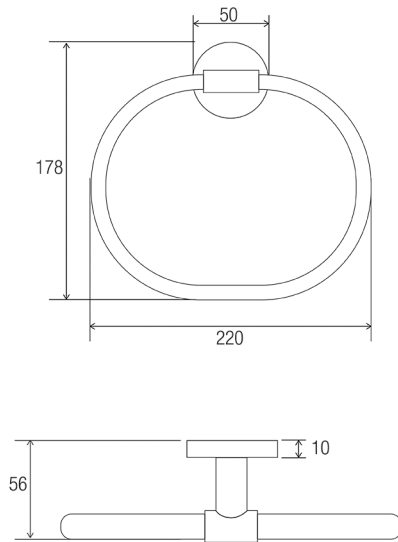

DIMENSIONS

TOWEL RING

Product Code - Finish

- BA 403 C - Chrome

Features

- Brass construction
- Chrome plated finish
- Stainless steel fixings supplied

Compliance

- No licence required for sale